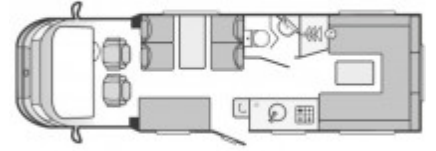

SOLDBessacarr E496

Overview

£48,995

Rear Lounge, drop bed over the front seating area.

Specifications

MIRO	3330kg
Max. Authorised Weight	4250kg
Total Height	2820m / 9'3"
Total Length	7750m / 25'5"
Total Width	2380m / 7'10"
Engine	Fiat 2,3 130HP Manual