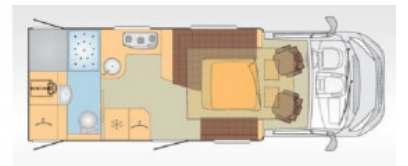

SOLDBurstner Ixeo TL680G

DINMORE *Leisure*

DINMORE *Leisure*

DINMORE *Leisure*

Overview

£69,995

Beautiful example of this drop bed 4 berth, leather upholstery, automatic, 150BHP engine, tracking system, 2 owners

Specifications

Engine	Fiat Ducato 2.3L 150BHP
Max. Authorised Weight	3850kg
Total Height	2.85m / 9'1"
Total Length	6.99m / 22'10"
Total Width	2.30m / 7'6"
1st Registered	01/09/2019
Former Owners	1
Miles	1900
Fuel	Diesel
Transmission	Automatic