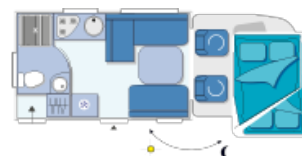

SOLD Chausson Best Of 510 (14 Reg)

Overview

With 4 belted driving seats, a superb rear washroom and a drop down bed, the Chausson Best Of 510 is a wonderful motorhome suitable for families or couples.

CHAUSSON

Specifications

Engine	Fiat Ducato 2287cc 130
Max. Authorised Weight	3500kg
Total Height	2.89m / 9'6"
Total Length	5.99m / 18'4"
Total Width	2.35m / 7'9"
Payload	599kg
Miles	13990
Previous Owners	2
1st Registered	1/08/2014
Transmission	6 speed manual