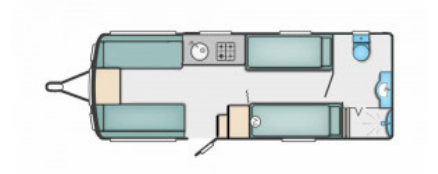

The Coachman VIP is the flagship single axle range and lives up to its name as a luxurious home-from-home, packed with exclusive features that make it a truly exceptional caravan.