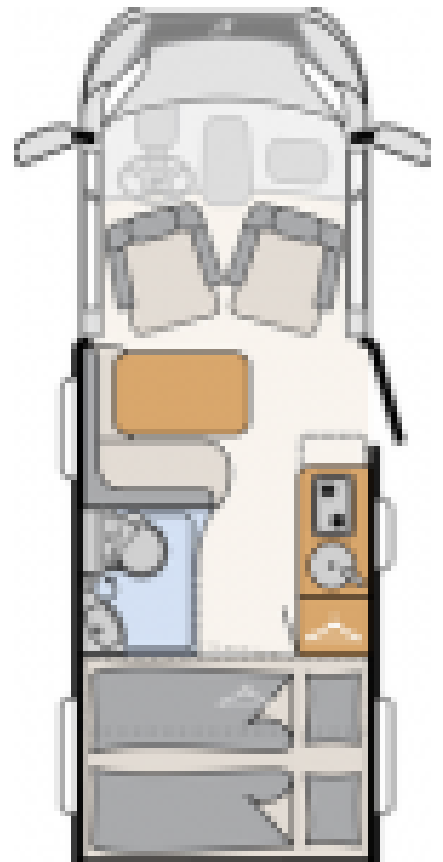

SOLDDethleffs Globebus T1 (2023)

Overview

£84,995

This 6 Metre Dethleffs T1 comes complete with a GT pack, (which includes Keyless entry, Alloy Wheels, Media Centre, Electronic Handbrake), Awning, Reversing Camera, 160BHP Engine and 9 Speed Automatic Gearbox.

Specifications

MIRO	2960kg
Max. Authorised Weight	3500kg
Max. Towing Weight	2000kg
Total Height	2810m / 9'3"
Total Length	5990m / 19'7"
Total Width	2200m / 7'3"
PDI, 12 months Tax, Delivery, 1st registration	Included
Chassis	Fiat Ducato Euro 6D