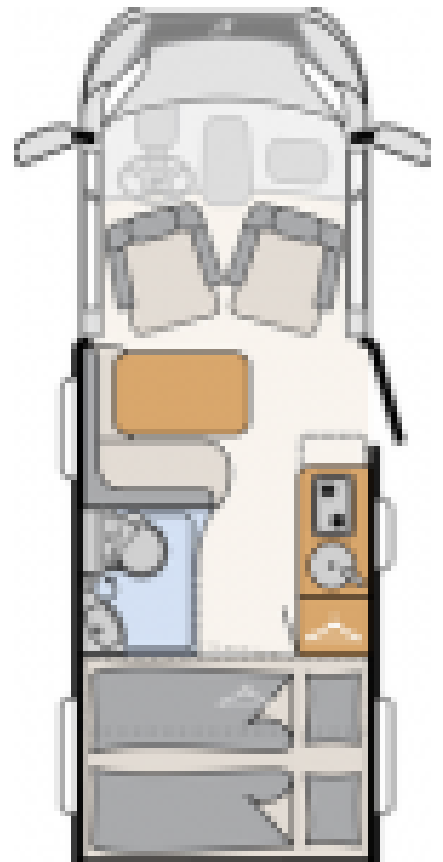

## SOLDDethleffs Globebus T1 (2023)

### Overview

---

£84,995

This 6 Metre Dethleffs T1 comes complete with a GT pack, (which includes Keyless entry, Alloy Wheels, Media Centre, Electronic Handbrake), Awning, Reversing Camera, 160BHP Engine and 9 Speed Automatic Gearbox.

## Specifications

---

MIRO	2960kg
Max. Authorised Weight	3500kg
Max. Towing Weight	2000kg
Total Height	2810m / 9'3"
Total Length	5990m / 19'7"
Total Width	2200m / 7'3"
PDI, 12 months Tax, Delivery, 1st registration	Included
Chassis	Fiat Ducato Euro 6D