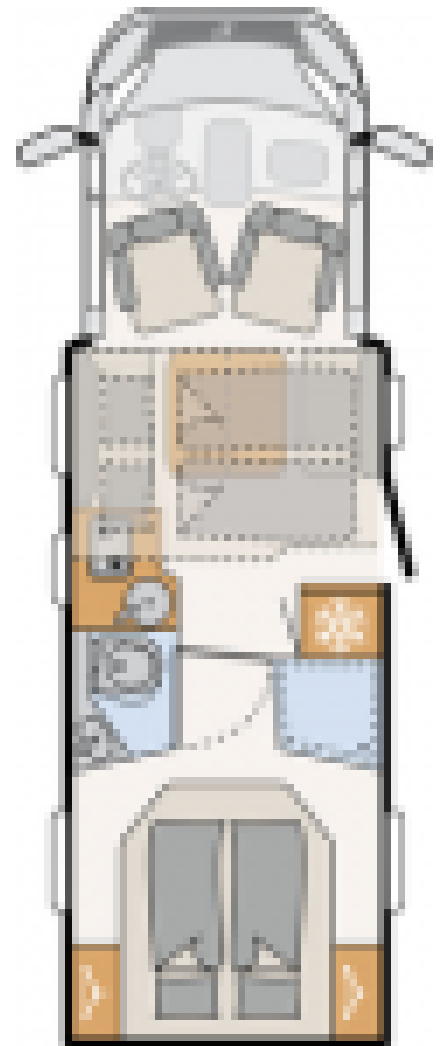

SOLDDethleffs Just 90 T7052 DBL (2022)

Overview

Was £80,995?? Now Just £76,500

Specifications

MIRO	2959kg
Max. Authorised Weight	3499kg
Max. Towing Weight	2000kg
Total Height	2940m / 9'7"
Total Length	7499m / 24'6"
Total Width	2330m / 7'7"
PDI, 12 months Tax, Delivery, 1st registration	Included
Chassis	Fiat 6D 2,2 Automatic 160bhp Engine