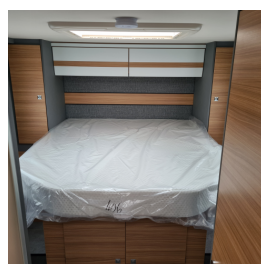

SOLDDethleffs Just 90 T7052 DBL (2022)

Overview

Was £80,995?? Now Just £76,500

Specifications

MIRO	2959kg
Max. Authorised Weight	3499kg
Max. Towing Weight	2000kg
Total Height	2940m / 9'7"
Total Length	7499m / 24'6"
Total Width	2330m / 7'7"
PDI, 12 months Tax, Delivery, 1st registration	Included
Chassis	Fiat 6D 2,2 Automatic 160bhp Engine