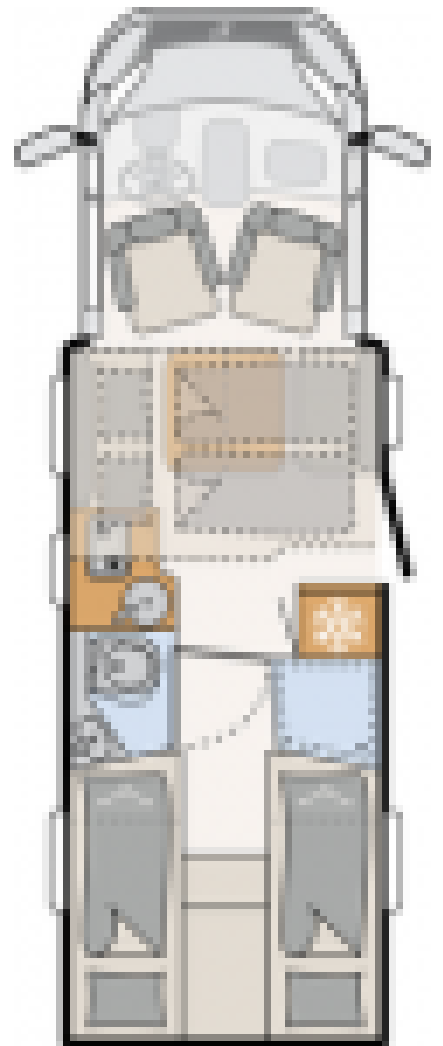

SOLDDethleffs Just 90 T7052 EBL (2022)

## Specifications

---

MIRO	2925kg
Max. Authorised Weight	3499kg
Max. Towing Weight	2000kg
Total Height	2940m / 9'7"
Total Length	7410m / 24'3"
Total Width	2330m / 7'7"

PDI, 12 months Tax, Delivery, 1st registration