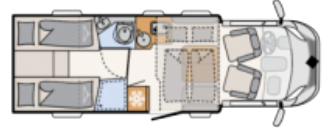

SOLDDETHLEFFS JUST GO T7055 EBL

Overview

£88,980

This Dethleffs Just Go 7055 EBL has a 155 BHP Engine, with Automatic Gearbox, Awning, Reversing Camera and Drop Bed over the front lounge. PLEASE NOTE THAT THE PHOTOS ARE LIBRARY PICTURES.

Specifications

MIRO	3161kg
Max. Authorised Weight	3500kg
Total Height	2.99m / 9'8"
Total Length	7.36m / 24'2"
Total Width	2.33m / 7'6"
PDI, 12 months Tax, Delivery, 1st registration	Included
Chassis	Ford Transit 155BHP Automatic