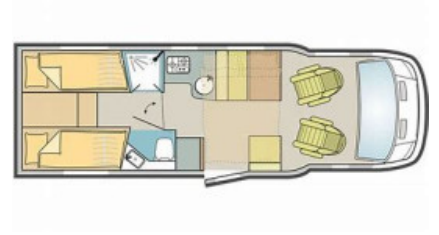

## Specifications

---

Engine	Ford 2.0L 160Hp Auto
MIRO	3161kg
Max. Authorised Weight	3499kg
Total Height	3060 / 10'1"
Total Length	7.36m / 24'2"
Total Width	2.33m / 7'8"
Chassis	Ford
Mileage	845