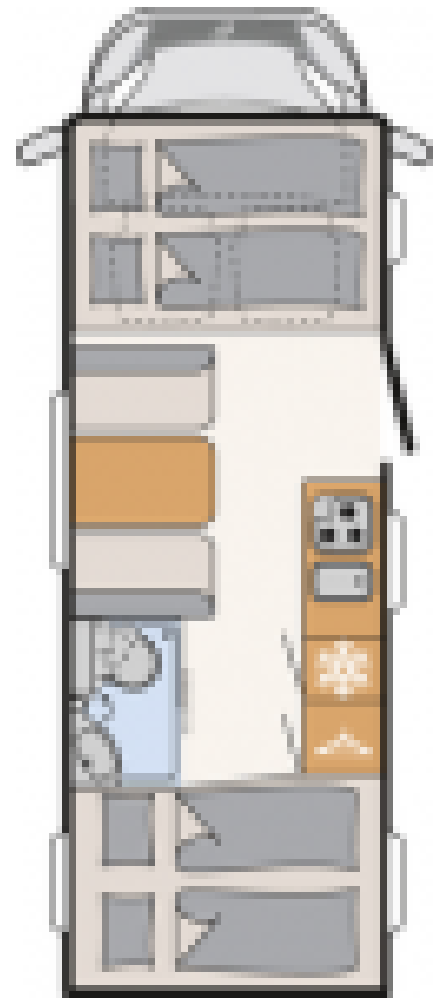

SOLDDethleffs Trend A6977 (2022)

Overview

Specifications

MIRO	2920kg
Max. Authorised Weight	3499kg
Max. Towing Weight	2000kg
Total Height	3190m / 10'5"

Total Length	7060m / 23'2"
Total Width	2330m / 7'7"
PDI, 12 months Tax, Delivery, 1st registration	Included
Chassis	Fiat 6D 2,2 Automatic 160bhp Engine