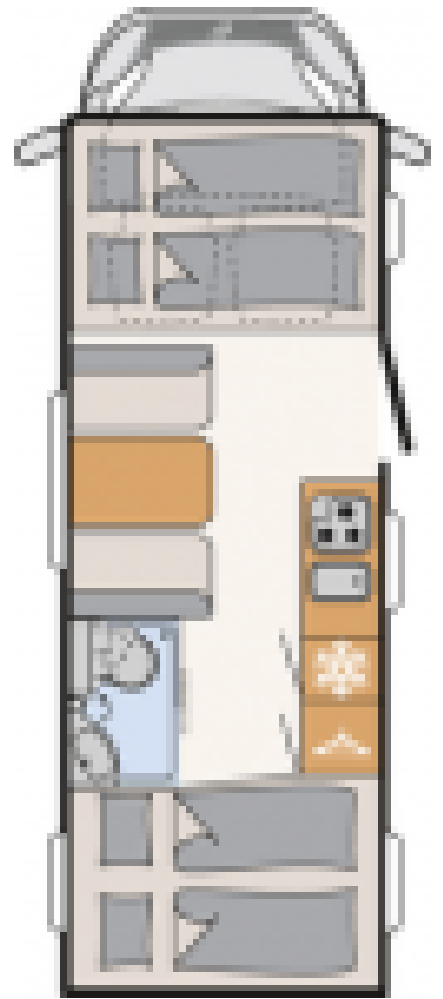

SOLDDethleffs Trend A6977 (2022)

Overview

Specifications

MIRO	2920kg
Max. Authorised Weight	3499kg
Max. Towing Weight	2000kg
Total Height	3190m / 10'5"

Total Length	7060m / 23'2"
Total Width	2330m / 7'7"
PDI, 12 months Tax, Delivery, 1st registration	Included
Chassis	Fiat 6D 2,2 Automatic 160bhp Engine