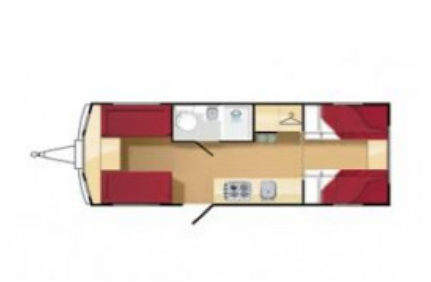

SOLDElddis Crusader Super Storm (2012)

Overview

£14,995

Twin Axle caravan with a double lounge. Rear lounge also has 2 fold over bunk beds.

Specifications

Make	Elddis
Model	Crusader Super Storm
Internal Length	6.34m / 20'10"
External Length	7.99m / 26'2"
Width	2.28m / 7'6"
Unladen Weight	1677kg
MTPLM	1870kg
Warranty	6 months
Awning	1080cm