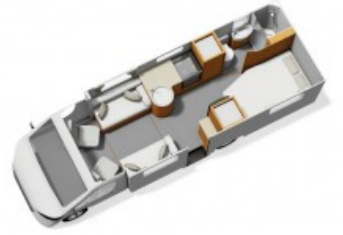

SOLDElddis Encore 255 (15 reg)

Overview

£41,995

4 Berth, 4 Seatbelted fixed bed.

Specifications

Make	Elddis
Model	Encore 255
External Length	7.40m / 24'3"
Width	2.35m / 7'8"
Unladen Weight	3039kg
MTPLM	3500kg
Payload	461kg
Height	2.62m / 8'7"
Engine	2.2L 130bhp 6 speed TD
Chassis	Peugeot Boxer 3 Euro 5
Gears	Manual
Miles	15600