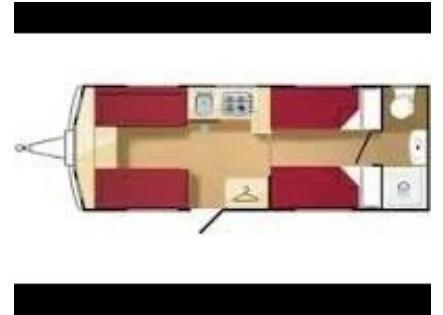

SOLDElddis Xplore 574 (2014)

Overview

£11,495

Elddis Xplore 574 is a single axle caravan with 4 berths. It has a rear washroom, twin beds, central kitchen and forward lounge.

It has a BPW chassis, Winterhoff hitch stabilier, Dometic fridge, Thetford

oven/grill, TV aerial, carpet, cd/radio, Whale heating system, cassette toilet, window blinds & fly screens, door fly screen, 1 x tv point, 4 x 240v & 1 x 12v sockets, solar panel.

Specifications

Make	Elddis
Model	Avante 576
Internal Length	5.70m / 18'8"
External Length	7.40m / 24'3"
Width	2.24m / 7'4"
Unladen Weight	1300kg
MTPLM	1483kg
Awning	1010cm