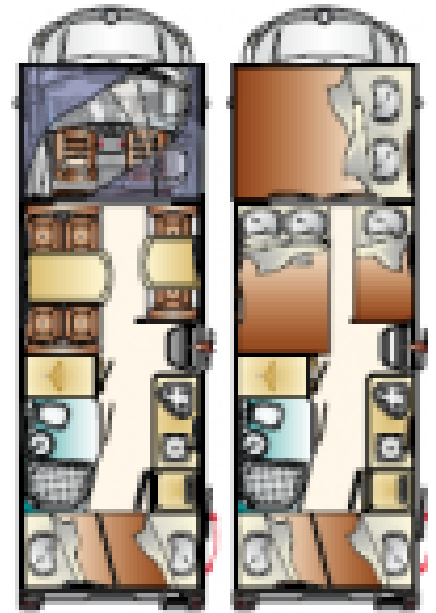

SOLD Kentucky Camp Country LS

Overview

£31,995

6 travelling seat belts, large garage or twin bunks at rear.

Specifications

Engine	Fiat 2.3L
MTPLM	3500kg
Total Height	3.00m / 9'10"
Total Length	7.36m / 24'2"
Width	2.34m / 7'8"
Mileage	29800
1st Registered	04-05-12
Fuel	Diesel
Road tax (2019/20)	£265
Previous Owners	4
Belted Seats	6
Fuel Tank	90L
Fresh / Waste Water	40+60L / 100L