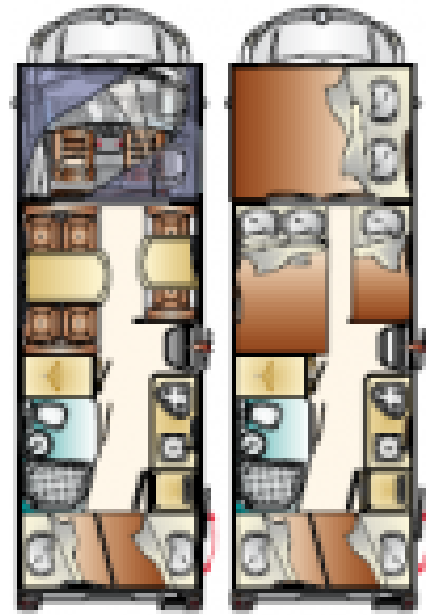

SOLD Kentucky Camp Country LS

Overview

£31,995

6 travelling seat belts, large garage or twin bunks at rear.

Specifications

Engine	Fiat 2.3L
MTPLM	3500kg
Total Height	3.00m / 9'10"
Total Length	7.36m / 24'2"
Width	2.34m / 7'8"
Mileage	29800
1st Registered	04-05-12
Fuel	Diesel
Road tax (2019/20)	£265
Previous Owners	4
Belted Seats	6
Fuel Tank	90L
Fresh / Waste Water	40+60L / 100L