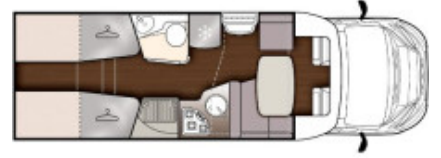

SOLD McLouis Fusion 373

Overview

£67,995

McLouis Fusion 373 20Reg Single beds at the rear with a drop down double at the front, Automatic 140BHP

Specifications

Engine	Fiat 2.3L 140Hp Auto
MIRO	3072kg
Max. Authorised Weight	3500kg
Total Height	2.95 / 19'7"
Total Length	7.41m / 24'4"
Total Width	2.33m / 7'7"
Chassis	Fiat
Mileage	21305