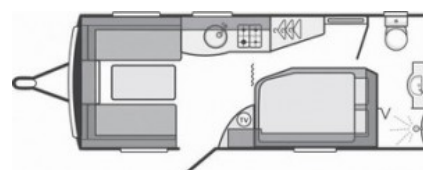

SOLD Sprite Coastline Esprit M4FB (2013)

Overview

A single axle special edition Sprite caravan. This model has a rear washroom with a fixed double bed.

Specifications

Make	Sprite
Model	Coastline Esprit M4FB
Internal Length	5.29m / 17'4"
External Length	6.93m / 22'9"
Width	2.23m / 7'4"
Unladen Weight	1147kg
MTPLM	1327kg
Awning Size	968cm