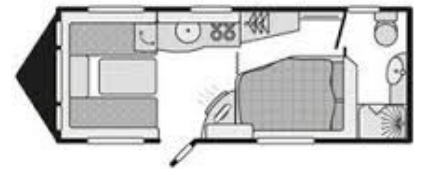

SOLD Sterling Coastline Excel 554 (2012)

Overview

£12,995

Special Edition Sterling Excel 554 caravan on a single axle with a rear washroom and a fixed double bed.

The features include, Al-Ko chassis, hitch stabiliser & spare wheel carrier, Status directional TV aerial, Bullfinch BBQ socket, Trumatic warm air heating, Omni-vent, Truma Ultrastore Rapid GE, Thetford fridge, Thermal insulation category 3, microwave, Thetford C260 cassette toilet, Thetford cooker with dual fuel hob, Sargent alarm, Fire Angel smoke alarm & CO alarm,

Specifications

Make	Swift
Model	Coastline Excel 554
Internal Length	5.60m / 18'4"
External Length	7.25m / 23'9"
Width	2.25m / 7'5"
Unladen Weight	1277kg
MTPLM	1430kg
Awning Size	999cm
Warranty	6 months