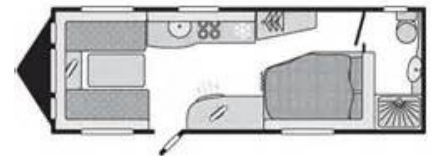

SOLD Sterling Eccles Coral (2010)

Overview

A wonderful twin axle Sterling with a fixed double bed and an end washroom.

The features in the Eccles Coral include:

- Al-Ko hitch stabiliser
- external BBQ point and 240v socket in wet locker
- Al-Ko chassis
- Al-Ko spare wheel carrier, twin axle, alloy wheels

- fixed double bed
- end washroom
- Thetford fridge, Thetford cooker with dual fuel hob
- Sanyo microwave
- Status 530 directional TV aerial
- loose fit carpet
- Truma warm air heating
- JVC CD/radio
- Thetford C-250 cassette toilet
- Fire Angel smoke alarm
- door fly screen
- Hartal door & bin
- freestanding table
- TV points front & mid caravan.

Specifications

Make	Sterling
Model	Eccles Coral
Internal Length	6.27m / 20'7"
External Length	7.95m / 26'1"
Width	2.29m / 7'6"
Unladen Weight	1491kg
MTPLM	1747kg
Awning Size	1019cm
Warranty	6 months

Warranty