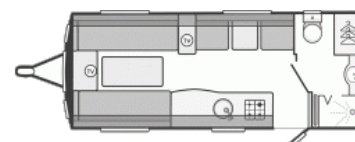

SOLD Sterling Eccles Moonstone (2011)

Overview

An excellent and popular Sterling caravan layout. A large rear washroom

which also has a good sized wardrobe within. The central kitchen and dinette gives an open spacious caravan. The dinette converts to a single and bunk bed if required.

Spec Includes:-End Washroom, Side dinette, centre chest, Single axle with alloy wheels, Thetford fridge, Thetford cooker with dual fuel hob, Sanyo Microwave, External mains 230v socket & BBQ point, Status directional TV aerial, loose fit carpets, Truma warm air heating, JVC CD/Radio, Thetford C-250 cassette toilet, Fire Angel smoke alarm, battery charger, Window & door flyscreen, large rooflight with blind & flyscreen, Sargent power unit at head height. Al-Ko chassis, Al-Ko hitch stabiliser, Al-Ko spare wheel,

Specifications

Make	Sterling
Model	Eccles Moonstone
Internal Length	5.50m / 18'1"
External Length	7.21m / 23'8"
Width	2.31m / 7'6"
Unladen Weight	1452kg

MTPLM	1615kg
Awning Size	988cm
User Payload	163kg
Dinmore Warranty	6 months