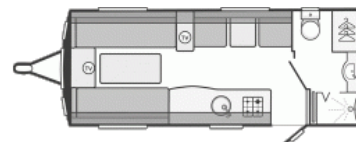

SOLD Sterling Eccles Moonstone (2011)

Overview

An excellent and popular Sterling caravan layout. A large rear washroom

which also has a good sized wardrobe within. The central kitchen and dinette gives an open spacious caravan. The dinette converts to a single and bunk bed if required.

Spec Includes:-End Washroom, Side dinette, centre chest, Single axle with alloy wheels, Thetford fridge, Thetford cooker with dual fuel hob, Sanyo Microwave, External mains 230v socket & BBQ point, Status directional TV aerial, loose fit carpets, Truma warm air heating, JVC CD/Radio, Thetford C-250 cassette toilet, Fire Angel smoke alarm, battery charger, Window & door flyscreen, large rooflight with blind & flyscreen, Sargent power unit at head height. Al-Ko chassis, Al-Ko hitch stabiliser, Al-Ko spare wheel,

Specifications

Make	Sterling
Model	Eccles Moonstone
Internal Length	5.50m / 18'1"
External Length	7.21m / 23'8"
Width	2.31m / 7'6"
Unladen Weight	1452kg

MTPLM	1615kg
Awning Size	988cm
User Payload	163kg
Dinmore Warranty	6 months