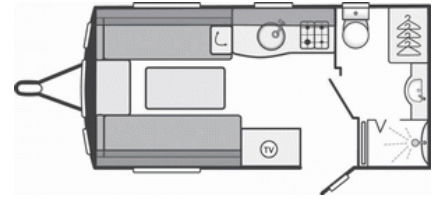

## Overview

---

The Sterling Eccles is a single axle caravan with 2 berths. With a total length under 20' or 6.1m and MTPLM of 1235kg it makes this a caravan suitable for most cars and spaces.

Built on an Al-Ko chassis with hitch stabiliser and spare wheel carrier, it has a Thetford fridge, cooker with dual fuel hob, microwave, Status directional Tv aerial, drop fit carpets, Truma warm air heating, Truma Ultrastore, smoke alarm, window blinds & fly screens, door fly screen, Hartal door, freestanding table, & centre chest. 1 central Tv point, 4 x 240v sockets and 1 x 12v socket.

## Specifications

---

Make	Swift
Model	Sterling Eccles Sport 442
Internal Length	4.4m / 14'5"
External Length	6.06m / 19'11"
Width	2.25m / 7'5"
Unladen Weight	1114kg
MTPLM	1235kg
Awning Size	879cm