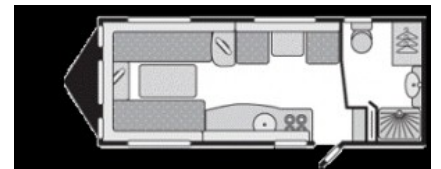

## Overview

This caravan features a large rear washroom with plenty of storage space within. A well-furnished kitchen area also has a dinette, this will convert to a single bed and bunk bed too. A comfy lounge also has the addition of the sun roof that allows more natural light in.

It also features, Alde central heating, single axle with alloy wheels, Al-Ko ATC, hitch stabiliser, chassis, & spare wheel carrier. External BBQ & 240v electric socket, Thetford fridge, cooker with dual fuel hob, Sanyo microwave, JVC radio/CD, loose fit carpets, Thetford C-250 cassette toilet, Fire Angel smoke & CO alarm, door fly screen, Hartal door & bin, Thermal Insulation grade 3, freestanding table, 1 x central TV point, 7 x 240v sockets & 2 x 12v sockets, Fiamma security door handle. Full service history.

## Specifications

---

Make	Sterling
Model	Elite Emerald
Internal Length	5.50m / 18'1"
External Length	7.22m / 23'8"
Width	2.31m / 7'7"
Unladen Weight	1487kg
MTPLM	1650kg
Awning Size	988cm
Warranty	6 months