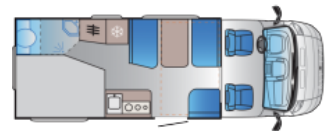

### Overview

---

Perfect for the Family, this 6 berth comes with an Automatic Gearbox, Pack 2 (Cab Air Con, Leather Steering wheel and Gearknob, Passenger Airbag, Cruise Control, and Traction Control) and a Comfort Pack (Panoramic Rooflight, Truma Combi Heater, colour coded bumpers and a Door Flyscreen)