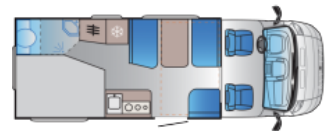

SOLD Sunliving S70DF

Overview

Perfect for the Family, this 6 berth comes with an Automatic Gearbox, Pack 2 (Cab Air Con, Leather Steering wheel and Gearknob, Passenger Airbag, Cruise Control, and Traction Control) and a Comfort Pack (Panoramic Rooflight, Truma Combi Heater, colour coded bumpers and a Door Flyscreen)

£55,900

Specifications

MIRO	2841kg
Max. Authorised Weight	3500kg
Max. Towing Weight	2000kg
Internal Height	2100m / 6'9"
Total Height	2870m / 9'5"
Total Length	6.99m / 22'10"
Total Width	2320m / 7'7"
PDI, 12 months Tax, Delivery, 1st registration	Included
Engine	Fiat 6D 2,3 140HP 35L Auto