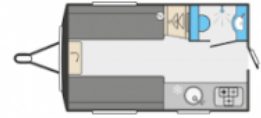

This lovely lightweight caravan features a front lounge which will convert to storage for bikes, outdoor equipment etc when travelling, but makes a double bed and lounge when not. It comes with a mover, BBQ point, Solar panel, outside shower and an fully laden weight of only just over