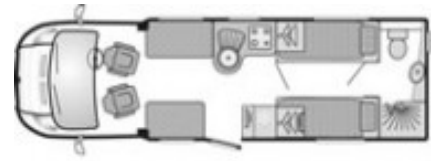

SOLD Swift Bolero 712 SB (64 plate)

Overview

Luxury motorhome featuring fixed single beds in the rear with a large end washroom with separate shower. The ultimate in stylish travel.

Finished to Swifts excellent standard and includes many extras, Fiamma

F45s awning, dual reversing camera, Fiamma storage box, Fiamma Pro bike rack & tow bar.

features include, Al-ko chassis, gas locker storage 2 x 7kg (not included) Dometic fridge, cooker with dual fuel hob, microwave, directional TV aerial, loose fit carpets, Alde heating, CD/radio, Thetford C-260, Fire Angel smoke & CO alarm, door fly screen, habitation door bin, thermal insulation grade 3, 2 x TV points - central & bedroom, 4 x 240v sockets, 2 x 12v sockets, 'Captains ' style front seats, fresh water - 90 litres, waste 85 litres.

Specifications

Make	Swift
Model	Bolero 712 SB
External Length	7.71m / 25'3"
Width	2.35m / 7'8"
Unladen Weight	3332kg
MTPLM	4250kg
Height	2.77m / 9'1"
Max. Trailer Weight	2000kg (Braked)
Millage	8100
Transmission	Manual 6 speed
Engine	2287cc 150bhp
1st registered	2/2/15
Chassis	Fiat Ducato Al-Ko Low Line