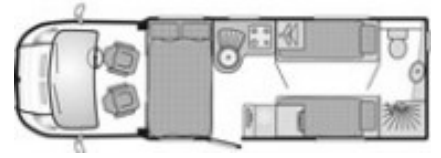

SOLD Swift Bolero 712 SB (64 plate)

Overview

Luxury motorhome featuring fixed single beds in the rear with a large end washroom with separate shower. The ultimate in stylish travel.

Finished to Swifts excellent standard and includes many extras, Fiamma

F45s awning, dual reversing camera, Fiamma storage box, Fiamma Pro bike rack & tow bar.

features include, Al-ko chassis, gas locker storage 2 x 7kg (not included) Dometic fridge, cooker with dual fuel hob, microwave, directional TV aerial, loose fit carpets, Alde heating, CD/radio, Thetford C-260, Fire Angel smoke & CO alarm, door fly screen, habitation door bin, thermal insulation grade 3, 2 x TV points - central & bedroom, 4 x 240v sockets, 2 x 12v sockets, 'Captains ' style front seats, fresh water - 90 litres, waste 85 litres.

Specifications

Make	Swift
Model	Bolero 712 SB
External Length	7.71m / 25'3"
Width	2.35m / 7'8"
Unladen Weight	3332kg
MTPLM	4250kg
Height	2.77m / 9'1"
Max. Trailer Weight	2000kg (Braked)
Millage	8100
Transmission	Manual 6 speed
Engine	2287cc 150bhp
1st registered	2/2/15
Chassis	Fiat Ducato Al-Ko Low Line