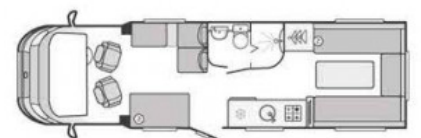

SOLD Swift Bolero 744

Overview

£59,995

Here we have for sale a lovely 2017 Swift Bolero in great condition. There is a very spacious rear u-shaped lounge with two single beds that can convert into a double bed. There is a central kitchen area and bathroom with separate shower. At the front are two captain swivelseats which

combined with the lounge make a fantastic communal area. The front lounge will also convert into a double bed. 4 berth and 4 belted seats. On a fiat Ducato 2.3 LTR 150BHP engine with a manual gearbox.

Specifications

Engine	2.3LTR 150bhp
MTPLM	4250kg
MIRO	3390kg
Length	8.07m / 25'3"
Width	2.38m / 7'8"
Height	2.79m / 9'1"
Mileage	2495
Transmission	6 speed manual
Fuel	Diesel
Chassis	Fiat Ducato
Previous Owners	2
Towing capacity	2000KG