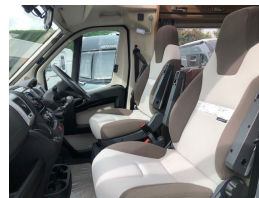

SOLD Swift Bolero 744

Overview

£59,995

Here we have for sale a lovely 2017 Swift Bolero in great condition. There is a very spacious rear u-shaped lounge with two single beds that can convert into a double bed. There is a central kitchen area and bathroom with separate shower. At the front are two captain swivelseats which

combined with the lounge make a fantastic communal area. The front lounge will also convert into a double bed. 4 berth and 4 belted seats. On a fiat Ducato 2.3 LTR 150BHP engine with a manual gearbox.

Specifications

Engine	2.3LTR 150bhp
MTPLM	4250kg
MIRO	3390kg
Length	8.07m / 25'3"
Width	2.38m / 7'8"
Height	2.79m / 9'1"
Mileage	2495
Transmission	6 speed manual
Fuel	Diesel
Chassis	Fiat Ducato
Previous Owners	2
Towing capacity	2000KG