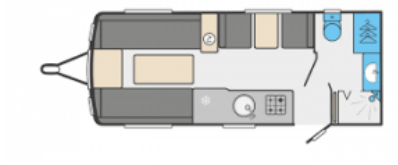

This Swift Challenger 530 has been hardly used, and features Alde Heating, a factory fitted Lux Pack which offers external power point, BBQ point, Extra external locker, and also has a powrtouch mover fitted. With its side dinette, it works well as a two berth, or when the dinette is