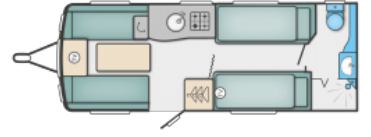

SOLD Swift Challenger 565 (2017)

Overview

Was £18,995?? Now Just £17,495

Twin Single Beds, rear washroom in this popular model.

Specifications

Make	Swift
Model	Challenger 565
Internal Length	5.60m / 18'4"
External Length	7.31m / 24'0"
Width	2.23m / 7'4"
Unladen Weight	1343kg
MTPLM	1497kg
Awning Size	997cm