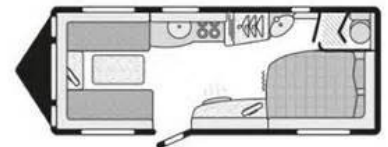

SOLD Swift Charisma 555 (2009)

Overview

£9,995

Swift Charisma 555 (2009)

The Charisma 555 is a 4 berth caravan with a fixed double bed at the rear, spacious mid kitchen area and a front lounge.

The features include:- single axle with alloy wheels, Al-Ko hitch stabiliser, ATC, chassis and spare wheel carrier, fixed double bed, Thetford fridge, cooker with dual fuel hob, Sanyo microwave, loose fit carpets, Trumatic warm air heating, JVC CD/radio, Truma Ultrastore water heater, Thetford C-250 cassette toilet, smoke alarm, battery charger, window blinds & fly screens, door fly screen, Hartal door & bin, freestanding table, Thermal insulation Grade 2.

Specifications

Make	Swift
Model	Charisma 555

Internal Length	5.5m / 18'1"
External Length	7.19m / 23'7"
Width	2.29m / 7'6"
Unladen Weight	1269kg
MTPLM	1480kg
Awning Size	982cm Size 14
Warranty	6 Months

Warranty