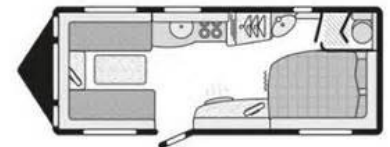

SOLD Swift Charisma 555 (2009)

Overview

£9,995

Swift Charisma 555 (2009)

The Charisma 555 is a 4 berth caravan with a fixed double bed at the rear, spacious mid kitchen area and a front lounge.

The features include:- single axle with alloy wheels, Al-Ko hitch stabiliser, ATC, chassis and spare wheel carrier, fixed double bed, Thetford fridge, cooker with dual fuel hob, Sanyo microwave, loose fit carpets, Trumatic warm air heating, JVC CD/radio, Truma Ultrastore water heater, Thetford C-250 cassette toilet, smoke alarm, battery charger, window blinds & fly screens, door fly screen, Hartal door & bin, freestanding table, Thermal insulation Grade 2.

Specifications

Make	Swift
Model	Charisma 555

Internal Length	5.5m / 18'1"
External Length	7.19m / 23'7"
Width	2.29m / 7'6"
Unladen Weight	1269kg
MTPLM	1480kg
Awning Size	982cm Size 14
Warranty	6 Months

Warranty