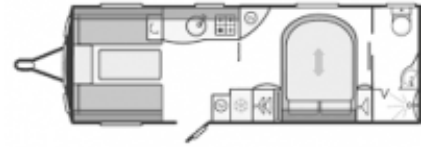

SOLD Swift Classic Doublette (2016)

Overview

Was £17,495?? Now Just £15,995

A Single axle with a rear washroom and a transverse island bed.

Specifications

Make	Swift
Model	Classic Doublette
Internal Length	5.83m / 19'2"
External Length	7.48m / 24'6"
Width	2.23m / 7'4"
Unladen Weight	1244kg
MTPLM	1400kg
Awning Size	1022cm