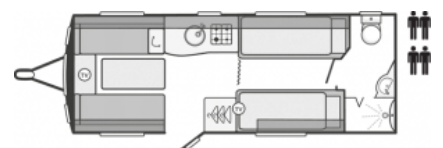

SOLD Swift Conqueror 565 (2013)

Overview

£15,995

The classic Swift Conqueror features now with twin beds and end washroom.

Specifications

Make	Swift
Model	Conqueror 565
Internal Length	5.60m / 18'4"
External Length	7.32m / 24'0"
Width	2.31m / 7'7"
Unladen Weight	1516kg
MTPLM	1670kg
Awning Size	998cm