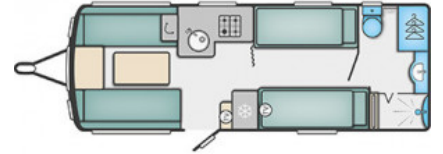

SOLD Swift Conqueror 565

Overview

£18,995

The four berth Conqueror 565 features two bench seats to the front, central kitchen, twin fixed beds and spacious end wash-room. The Conqueror also comes with alarm, external 230V and BBQ points, heavy duty corner steadies, Status 570 aerial, AL-KO ATC stability control and

Alde wet heating. A Powrtouch motor mover is fitted to this caravan

Specifications

Make	Swift
Model	Conqueror 565
Internal Length	5.93m / 19'5"
External Length	7.54m / 24'9"
Width	2.26m / 7'5"
Unladen Weight	1490kg
MTPLM	1646kg
Awning Size	1005cm