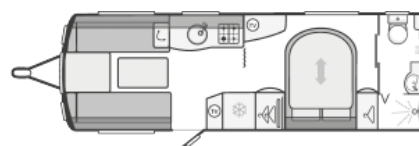

### Overview

This Swift Flagship Elegance 645 features a transverse Island bed, rear washroom and has a Powertouch AWD mover and habitation Air Con fitted.

£26,995

## Specifications

---

Make	Swift
Model	Elegance 645
Internal Length	6.38m / 20'11"
External Length	7.94m / 26'1"
Width	2.26m / 7'5"
Unladen Weight	1703kg
MTPLM	1863kg
Awning Size	1041cm