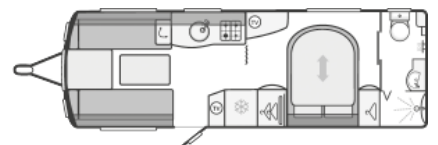

SOLD SWIFT ELEGANCE 645 (2018)

Overview

This Swift Flagship Elegance 645 features a transverse Island bed, rear washroom and has a Powertouch AWD mover and habitation Air Con fitted.

£26,995

Specifications

Make	Swift
Model	Elegance 645
Internal Length	6.38m / 20'11"
External Length	7.94m / 26'1"
Width	2.26m / 7'5"
Unladen Weight	1703kg
MTPLM	1863kg
Awning Size	1041cm