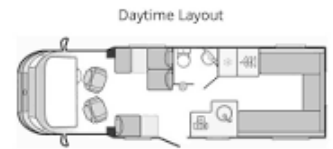

SOLD SWIFT ESCAPE 674 (19)

Overview

£57,995

SWIFT ESCAPE 674 2019 MODEL 6 BERTH, END LOUNGE, DROP
DOWN BED. LADEN WEIGHT 3500KG

Specifications

Engine	Fiat 2.3L 130Hp
MIRO	3000kg
Max. Authorised Weight	3500kg
Total Height	2.88m / 9'5"
Total Length	7.41m / 24'4"
Total Width	2.31m / 7'7"
Chassis	Fiat Ducato Euro 6