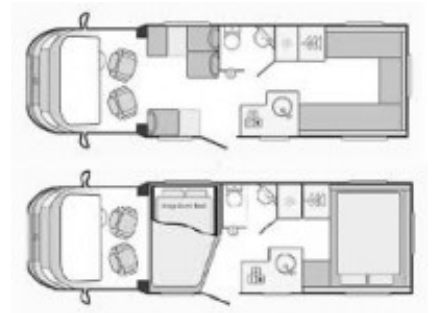

SOLD Swift Escape Freestyle SE 674

Overview

£55,995

Here we have a limited edition Swift Escape Freestyle 674. It has a 3500kg total mass meaning anyone with a normal licence can drive it. At the front is a drop down double bed above a lovely lounge which can be made into a further single bed. The two front seats are captain swivel

seats which form a great communal area. In the centre is a really good sized kitchen complete with normal sink/oven but accompanied by the microwave and the tower fridge. There is also a good sized central wet room. At the rear is a great u-shaped lounge which is a fantastic light and spacious area which can convert into a further double. This provides 5 berths in total with 4 belted seats. On a 2.3LTR Fiat Ducato manual gearbox. A must view and popular motorhome. Please contact our family owned business for over 45 years for more information.

Specifications

Engine	Fiat 2.3L 130Hp
MIRO	3060kg
Max. Authorised Weight	3500kg
Total Height	2.88m / 9'5"
Total Length	7.41m / 24'4"
Total Width	2.31m / 7'7"