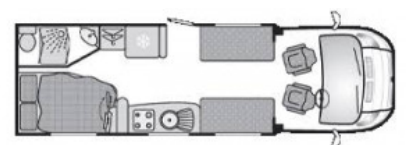

SOLD Swift Kon-Tiki 665 (2004)

Overview

Features a rear 'French' style bed, corner washroom.

Specifications

Engine	2799cc 180bhp
Gross Vehicle Weight	3850kg
Total Height	2.92m / 9'7"
Total Length	7.48m / 24'6"
Total Width	2.35m / 7'8"
Gas Locker Storage	2 x 6kg (not included)
Miles	47500
Previous owners	5