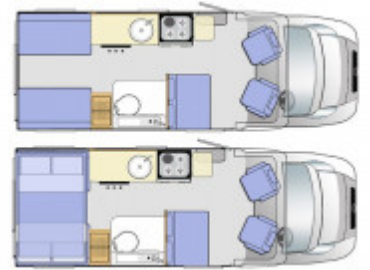

SOLD Swift Rio 340 (2017)

Overview

£44,995

Rear Lounge with a drop bed over, Automatic and a low mileage.

Specifications

Engine	Fiat 2.3L 130Hp
MIRO	2986kg
Max. Authorised Weight	3500kg
Total Height	2.78m / 9'1"
Total Length	6.40m / 21'0"
Total Width	2.26m / 7'5"
Transmission	Automatic