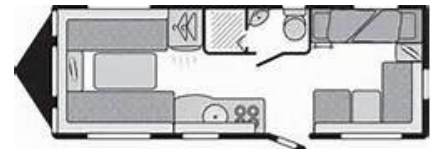

### Overview

£11,995

Swift Charisma 565 (2011)

The Swift Charisma 565 is a 6 berth, with 2 fixed bunks, rear dinette with additional bunk and a full side washroom.

Spec includes:-Centre chest, 2 x fixed bunks, Thetford toilet, Thetford fridge, Al-ko hitch stabiliser, Sanyo microwave, Full cooker with dual fuel hob, JVC CD/Radio, Door blind, large rooflight, alloy wheels, Hartle door.

## Specifications

---

Make	Swift
Model	Charisma 565
Internal Length	5.83m / 19'1"
External Length	7.51m / 24'7"
Width	2.23m / 7'4"
Unladen Weight	1390kg
MTPLM	1576kg
Awning Size	1015cm
Warranty	6 Months